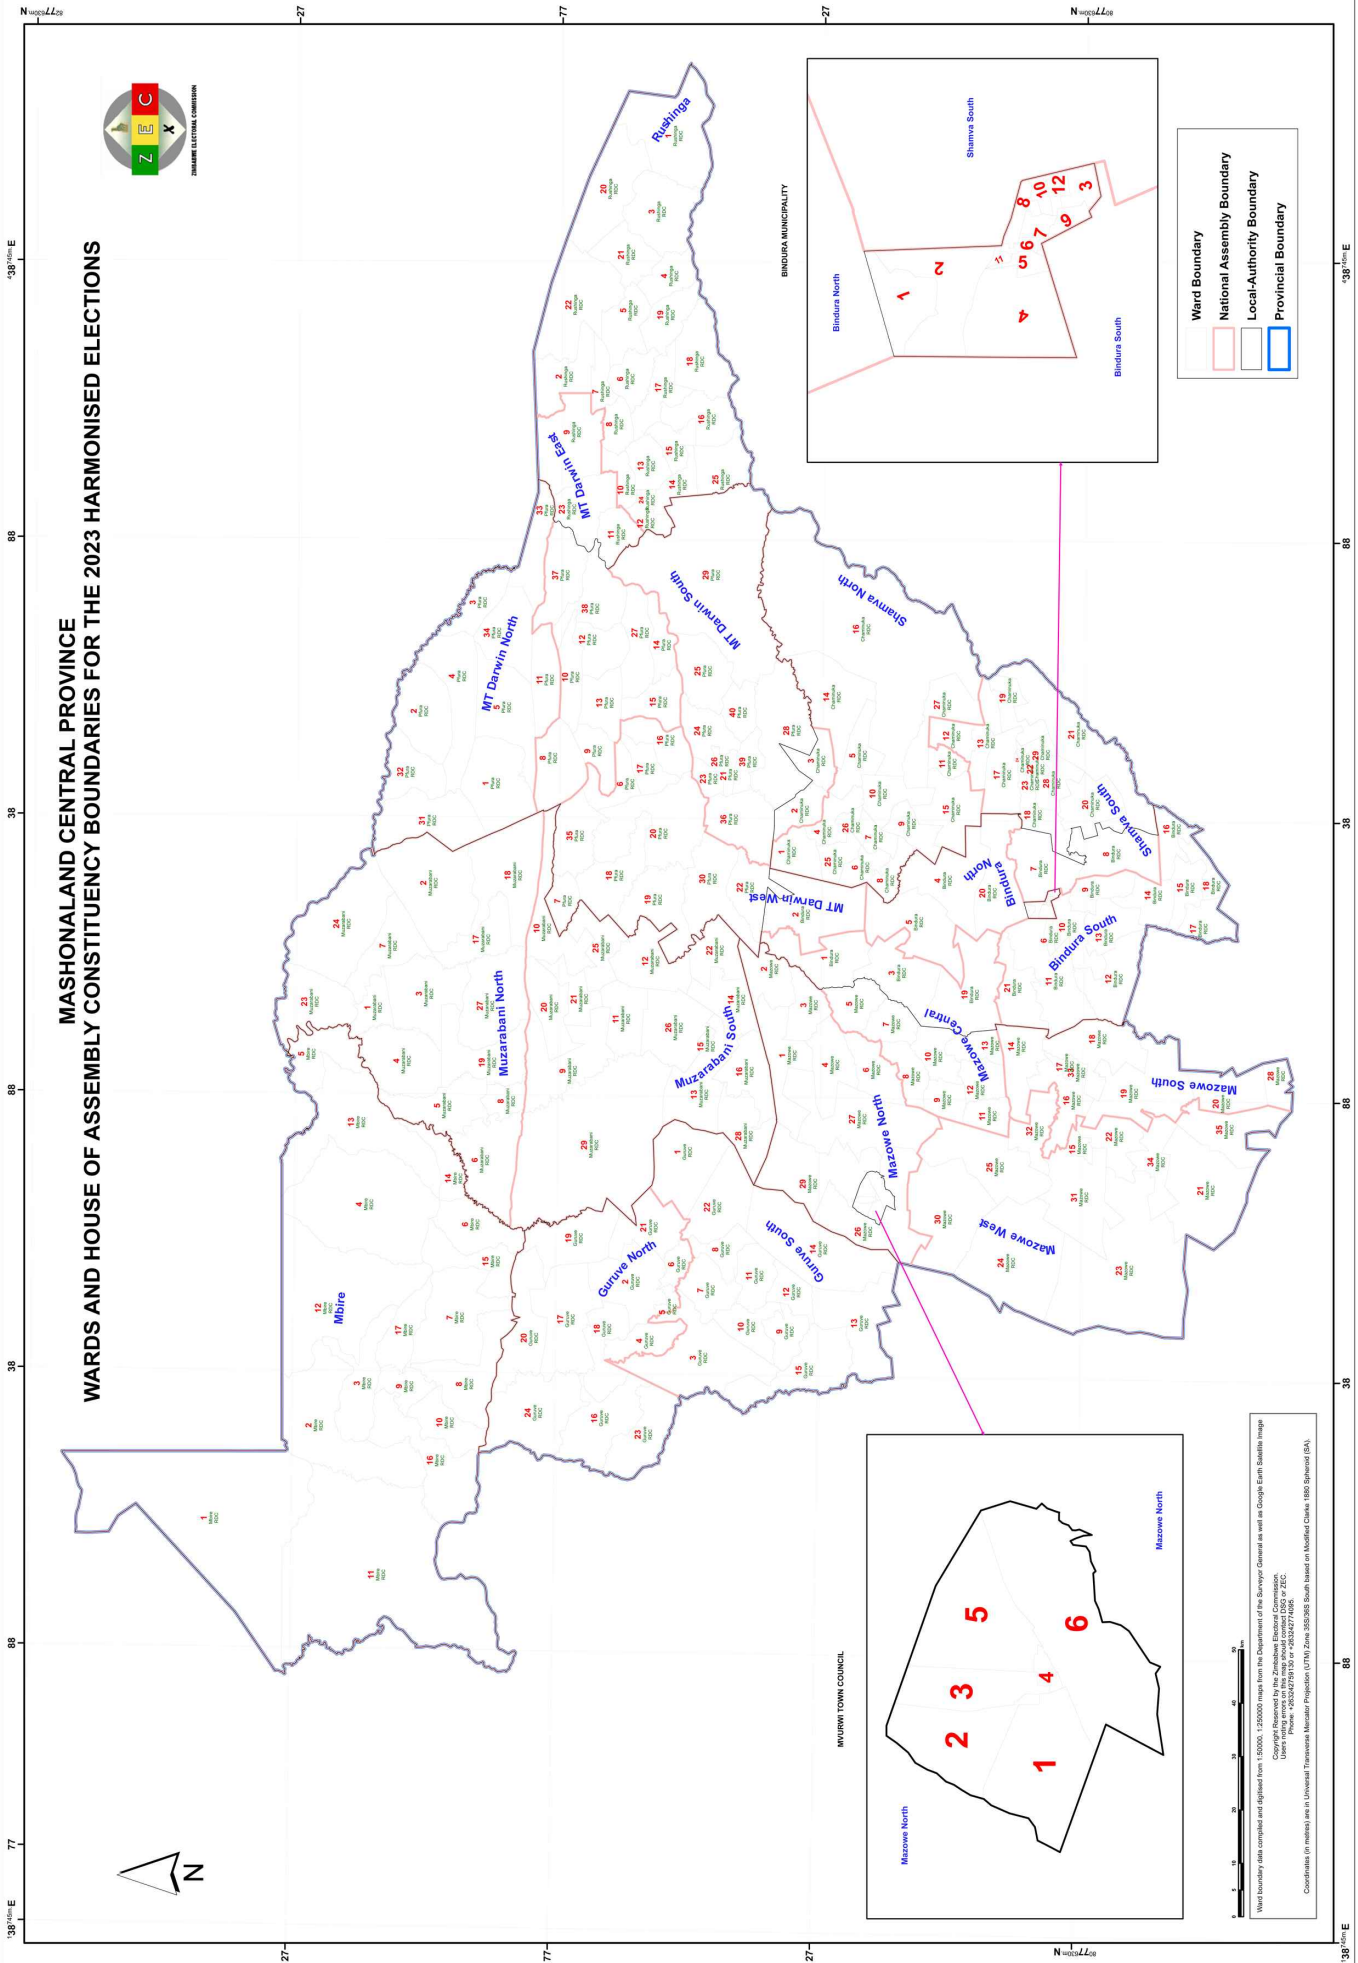

12	Muzarabani RDC	Hove Beuallah	F	CCC
13	Muzarabani RDC	Nyengere Lilian	F	CCC
1	Muzarabani RDC	Murungweni Abigail	F	ZANU PF
2	Muzarabani RDC	Kasambarare Pewter	F	ZANU PF
3	Muzarabani RDC	Manyeruke Tariro	F	ZANU PF
4	Muzarabani RDC	Mushati Regina	F	ZANU PF
5	Muzarabani RDC	Samson Chipo	F	ZANU PF
6	Muzarabani RDC	Mudere Anesu Gracia Zia	F	ZANU PF
7	Muzarabani RDC	Nikisi Concilia	F	ZANU PF
8	Muzarabani RDC	Manyika Rutendo	F	ZANU PF
9	Muzarabani RDC	Melinda Muchena	F	ZANU PF
1	Mvurwi Town Council	Jokonya Winnie	F	CCC
2	Mvurwi Town Council	Makuyana Rudo	F	CCC
1	Mvurwi Town Council	Muvami Constance	F	ZANU PF
2	Mvurwi Town Council	Badza Winmore	F	ZANU PF
1	Pfura RDC	Mharadze Judith	F	ZANU PF
2	Pfura RDC	Hore Charity	F	ZANU PF
3	Pfura RDC	Gurure Talent	F	ZANU PF
4	Pfura RDC	John Pamela	F	ZANU PF
5	Pfura RDC	Chatima Egness	F	ZANU PF
6	Pfura RDC	Mushayi Ellen Ether	F	ZANU PF
7	Pfura RDC	Kadowa Lisa	F	ZANU PF
8	Pfura RDC	Mapurazi Annah	F	ZANU PF
9	Pfura RDC	Watambwa Charity	F	ZANU PF
10	Pfura RDC	Mutodza Setfree Chipo	F	ZANU PF
11	Pfura RDC	Gunzvi Margret Rambisai	F	ZANU PF
12	Pfura RDC	Kabozo Valentine	F	ZANU PF
1	Pfura RDC	Takayedza Evelyn	F	CCC
2	Pfura RDC	Kavhinga Gladys	F	CCC
3	Pfura RDC	Gumbajera Shelter	F	CCC
4	Pfura RDC	Chiramba Fortunate	F	CCC
5	Pfura RDC	Chatyoka Engesherai	F	CCC
6	Pfura RDC	Manyika Beauty	F	CCC
7	Pfura RDC	Mungwariri Ireen	F	CCC
8	Pfura RDC	Joshua Nester	F	CCC
9	Pfura RDC	Takundwa Lovejoy Theresa	F	CCC
10	Pfura RDC	Bhauti Jenifa	F	CCC
11	Pfura RDC	Chibvunye Plaxedes	F	CCC
12	Pfura RDC	Chigombo Annah	F	CCC
1	Rushinga RDC	Chidzura Magret	F	ZANU PF
2	Rushinga RDC	Mutemachani Nomatter	F	ZANU PF
3	Rushinga RDC	Mukombe Faith	F	ZANU PF
4	Rushinga RDC	Mushonhiwa Clarieta	F	ZANU PF
5	Rushinga RDC	Mazvidza Molleen	F	ZANU PF
6	Rushinga RDC	Mushoniwa Forgiveness	F	ZANU PF
7	Rushinga RDC	Chitekwe Linda	F	ZANU PF
8	Rushinga RDC	Kurima Lorraine	F	ZANU PF

MASHONALAND CENTRAL PROVINCE WARDS AND HOUSE OF ASSEMBLY CONSTITUENCY BOUNDARIES FOR THE 2023 HARMONISED ELECTIONS

Legend

- Ward Boundary (Blue outline)
- National Assembly Boundary (Red outline)
- Local-Authority Boundary (Black outline)
- Provincial Boundary (Blue outline)