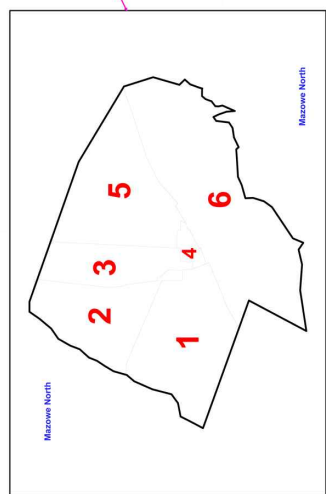

12	Muzarabani RDC	Hove Beuallah	F	CCC
13	Muzarabani RDC	Nyengere Lilian	F	CCC
1	Muzarabani RDC	Murungweni Abigail	F	ZANU PF
2	Muzarabani RDC	Kasambarare Pewter	F	ZANU PF
3	Muzarabani RDC	Manyeruke Tariro	F	ZANU PF
4	Muzarabani RDC	Mushati Regina	F	ZANU PF
5	Muzarabani RDC	Samson Chipo	F	ZANU PF
6	Muzarabani RDC	Mudere Anesu Gracia Zia	F	ZANU PF
7	Muzarabani RDC	Nikisi Concilia	F	ZANU PF
8	Muzarabani RDC	Manyika Rutendo	F	ZANU PF
9	Muzarabani RDC	Melinda Muchena	F	ZANU PF
1	Mvurwi Town Council	Jokonya Winnie	F	CCC
2	Mvurwi Town Council	Makuyana Rudo	F	CCC
1	Mvurwi Town Council	Muvami Constance	F	ZANU PF
2	Mvurwi Town Council	Badza Winmore	F	ZANU PF
1	Pfura RDC	Mharadze Judith	F	ZANU PF
2	Pfura RDC	Hore Charity	F	ZANU PF
3	Pfura RDC	Gurure Talent	F	ZANU PF
4	Pfura RDC	John Pamela	F	ZANU PF
5	Pfura RDC	Chatima Egness	F	ZANU PF
6	Pfura RDC	Mushayi Ellen Ether	F	ZANU PF
7	Pfura RDC	Kadowa Lisa	F	ZANU PF
8	Pfura RDC	Mapurazi Annah	F	ZANU PF
9	Pfura RDC	Watambwa Charity	F	ZANU PF
10	Pfura RDC	Mutodza Setfree Chipo	F	ZANU PF
11	Pfura RDC	Gunzvi Margret Rambisai	F	ZANU PF
12	Pfura RDC	Kabozo Valentine	F	ZANU PF
1	Pfura RDC	Takayedza Evelyn	F	CCC
2	Pfura RDC	Kavhinga Gladys	F	CCC
3	Pfura RDC	Gumbajera Shelter	F	CCC
4	Pfura RDC	Chiramba Fortunate	F	CCC
5	Pfura RDC	Chatyoka Engesherai	F	CCC
6	Pfura RDC	Manyika Beauty	F	CCC
7	Pfura RDC	Mungwariri Ireen	F	CCC
8	Pfura RDC	Joshua Nester	F	CCC
9	Pfura RDC	Takundwa Lovejoy Theresa	F	CCC
10	Pfura RDC	Bhauti Jenifa	F	CCC
11	Pfura RDC	Chibvunye Plaxedes	F	CCC
12	Pfura RDC	Chigombo Annah	F	CCC
1	Rushinga RDC	Chidzura Magret	F	ZANU PF
2	Rushinga RDC	Mutemachani Nomatter	F	ZANU PF
3	Rushinga RDC	Mukombe Faith	F	ZANU PF
4	Rushinga RDC	Mushonhiwa Clarieta	F	ZANU PF
5	Rushinga RDC	Mazvidza Molleen	F	ZANU PF
6	Rushinga RDC	Mushoniwa Forgiveness	F	ZANU PF
7	Rushinga RDC	Chitekwe Linda	F	ZANU PF
8	Rushinga RDC	Kurima Lorraine	F	ZANU PF

MASHONALAND CENTRAL PROVINCE WARDS AND HOUSE OF ASSEMBLY CONSTITUENCY BOUNDARIES FOR THE 2023 HARMONISED ELECTIONS

Legend

- Ward Boundary (Blue outline)
- National Assembly Boundary (Red outline)
- Local-Authority Boundary (Black outline)
- Provincial Boundary (Blue outline)