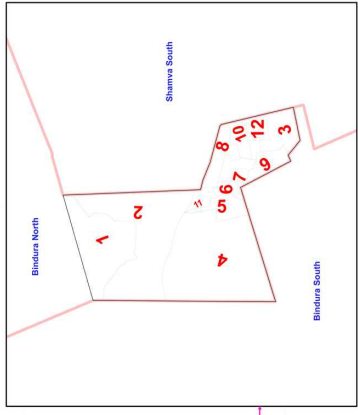

12	Muzarabani RDC	Hove Beuallah	F	CCC
13	Muzarabani RDC	Nyengere Lilian	F	CCC
1	Muzarabani RDC	Murungweni Abigail	F	ZANU PF
2	Muzarabani RDC	Kasambarare Pewter	F	ZANU PF
3	Muzarabani RDC	Manyeruke Tariro	F	ZANU PF
4	Muzarabani RDC	Mushati Regina	F	ZANU PF
5	Muzarabani RDC	Samson Chipo	F	ZANU PF
6	Muzarabani RDC	Mudere Anesu Gracia Zia	F	ZANU PF
7	Muzarabani RDC	Nikisi Concilia	F	ZANU PF
8	Muzarabani RDC	Manyika Rutendo	F	ZANU PF
9	Muzarabani RDC	Melinda Muchena	F	ZANU PF
1	Mvurwi Town Council	Jokonya Winnie	F	CCC
2	Mvurwi Town Council	Makuyana Rudo	F	CCC
1	Mvurwi Town Council	Muvami Constance	F	ZANU PF
2	Mvurwi Town Council	Badza Winmore	F	ZANU PF
1	Pfura RDC	Mharadze Judith	F	ZANU PF
2	Pfura RDC	Hore Charity	F	ZANU PF
3	Pfura RDC	Gurure Talent	F	ZANU PF
4	Pfura RDC	John Pamela	F	ZANU PF
5	Pfura RDC	Chatima Egness	F	ZANU PF
6	Pfura RDC	Mushayi Ellen Ether	F	ZANU PF
7	Pfura RDC	Kadowa Lisa	F	ZANU PF
8	Pfura RDC	Mapurazi Annah	F	ZANU PF
9	Pfura RDC	Watambwa Charity	F	ZANU PF
10	Pfura RDC	Mutodza Setfree Chipo	F	ZANU PF
11	Pfura RDC	Gunzvi Margret Rambisai	F	ZANU PF
12	Pfura RDC	Kabozo Valentine	F	ZANU PF
1	Pfura RDC	Takayedza Evelyn	F	CCC
2	Pfura RDC	Kavhinga Gladys	F	CCC
3	Pfura RDC	Gumbajera Shelter	F	CCC
4	Pfura RDC	Chiramba Fortunate	F	CCC
5	Pfura RDC	Chatyoka Engesherai	F	CCC
6	Pfura RDC	Manyika Beauty	F	CCC
7	Pfura RDC	Mungwariri Ireen	F	CCC
8	Pfura RDC	Joshua Nester	F	CCC
9	Pfura RDC	Takundwa Lovejoy Theresa	F	CCC
10	Pfura RDC	Bhauti Jenifa	F	CCC
11	Pfura RDC	Chibvunye Plaxedes	F	CCC
12	Pfura RDC	Chigombo Annah	F	CCC
1	Rushinga RDC	Chidzura Magret	F	ZANU PF
2	Rushinga RDC	Mutemachani Nomatter	F	ZANU PF
3	Rushinga RDC	Mukombe Faith	F	ZANU PF
4	Rushinga RDC	Mushonhiwa Clarieta	F	ZANU PF
5	Rushinga RDC	Mazvidza Molleen	F	ZANU PF
6	Rushinga RDC	Mushoniwa Forgiveness	F	ZANU PF
7	Rushinga RDC	Chitekwe Linda	F	ZANU PF
8	Rushinga RDC	Kurima Lorraine	F	ZANU PF

MASHONALAND CENTRAL PROVINCE WARDS AND HOUSE OF ASSEMBLY CONSTITUENCY BOUNDARIES FOR THE 2023 HARMONISED ELECTIONS

Legend

- Ward Boundary (Blue outline)
- National Assembly Boundary (Red outline)
- Local-Authority Boundary (Black outline)
- Provincial Boundary (Blue outline)